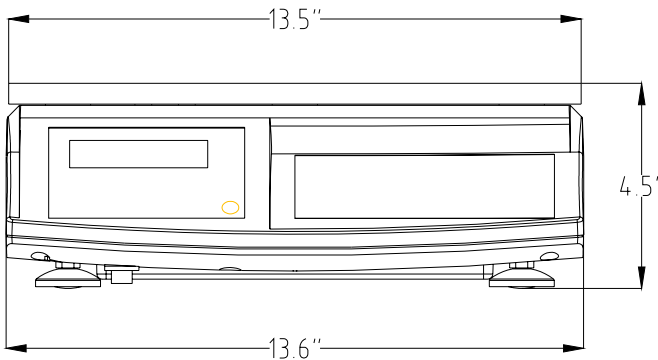

Display

7-Segment, Backlit LCD
Displays Weight, Unit Price and Total Price

Displayed Max. Resolution

30lb x .01lb, 60lb x .02lb

Keyboard

32 Keys

Platter

9.5" x 13.5" (242mm x 342mm) Stainless Steel

Scale Dimensions

14' (l) x 13.6' (w) x 4.5' (h)

356mm (l) x 345mm (w) x 115mm (h)

Approvals

- UL
- NTEP
- ISO 9001
- ISO 14001
- FCC

Units

Lb

Battery (only battery powered models)

- 12V AC Adapter included
- 6 D-Cell Batteries
- 6 NIMH Rechargeable Batteries

Operating Temperature

41°F to 104°F (5°C to 40°C)

PLU

100 PLU Memory

Preset Keys

24 (12 keys on two layers)

Standard Price Computing Scales

Item #	Model	Capacity [lb]	Resolution [lb]	Battery Option	Shipping Information			
					L ["]	W ["]	H ["]	WT [lb]
71209156	XRT-3710-000	30	0.01	Battery	18.3	16.5	8.7	13.2
71209157	XRT-4710-000	60	0.02	Battery	18.3	16.5	8.7	13.2