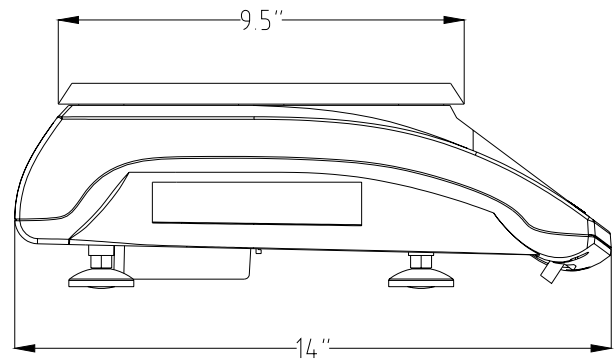

Display

7-Segment, Backlit LCD
Displays Weight, Unit Price and Total Price

Displayed Max. Resolution

30lb x .01lb, 60lb x .02lb

Keyboard

32 Keys

Platter

9.5" x 13.5" (242mm x 342mm) Stainless Steel

Scale Dimensions

14' (l) x 13.6' (w) x 4.5' (h)

356mm (l) x 345mm (w) x 115mm (h)

Approvals

- UL
- NTEP
- ISO 9001
- ISO 14001
- FCC

Units

Lb

Battery (only battery powered models)

- 12V AC Adapter included
- 6 D-Cell Batteries
- 6 NIMH Rechargeable Batteries

Operating Temperature

41°F to 104°F (5°C to 40°C)

PLU

100 PLU Memory

Preset Keys

24 (12 keys on two layers)

Standard Price Computing Scales

Item #	Model	Capacity [lb]	Resolution [lb]	Battery Option	Shipping Information			
					L ["]	W ["]	H ["]	WT [lb]
71209156	XRT-3710-000	30	0.01	Battery	18.3	16.5	8.7	13.2
71209157	XRT-4710-000	60	0.02	Battery	18.3	16.5	8.7	13.2