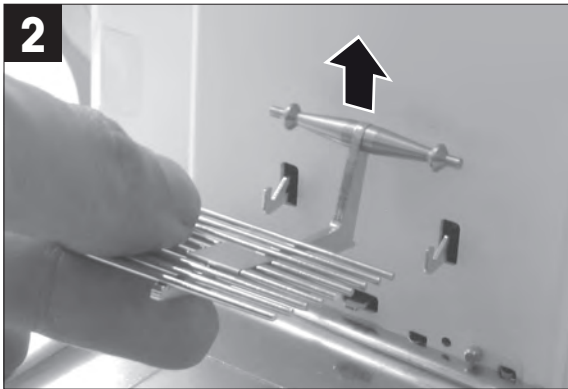

ErgoClip Basket Micro

for Micro-Analytical Balances XP, XPE, XPR

www.mt.com/lab-accessories

For more information

Mettler-Toledo GmbH
Im Langacher 44
8606 Greifensee, Switzerland
www.mt.com/contact

Subject to technical changes.
© Mettler-Toledo GmbH 08/2018
11780852B en