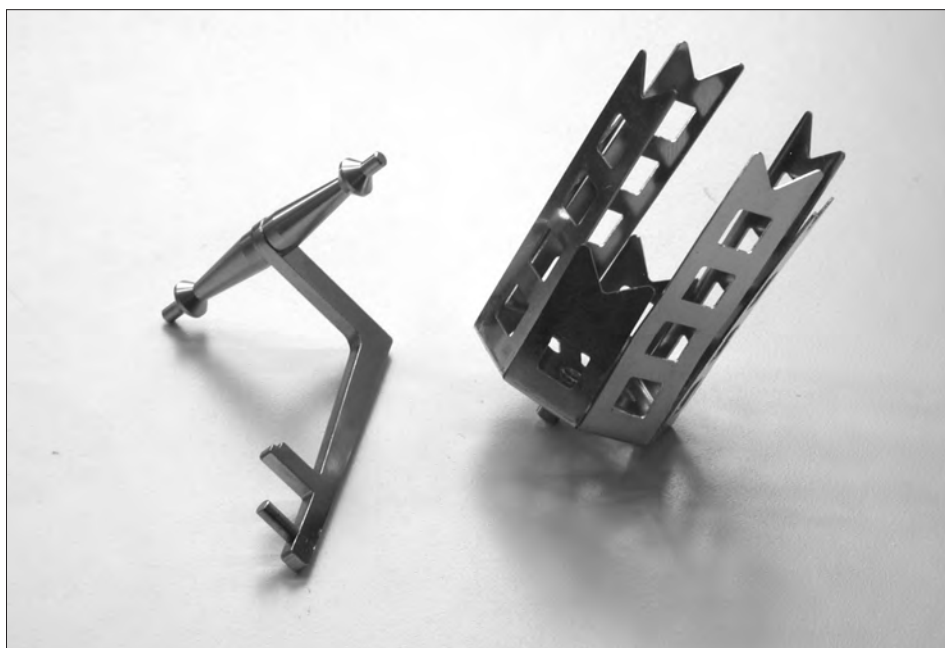

ErgoClip Basket Micro

for Micro-Analytical Balances XP, XPE, XPR

www.mt.com/lab-accessories

For more information

Mettler-Toledo GmbH
Im Langacher 44
8606 Greifensee, Switzerland
www.mt.com/contact

Subject to technical changes.
© Mettler-Toledo GmbH 08/2018
11780852B en