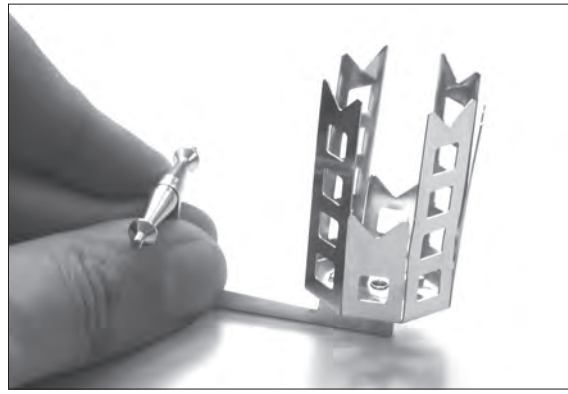

ErgoClip Basket Micro

for Micro-Analytical Balances XP, XPE, XPR

www.mt.com/lab-accessories

For more information

Mettler-Toledo GmbH
Im Langacher 44
8606 Greifensee, Switzerland
www.mt.com/contact

Subject to technical changes.
© Mettler-Toledo GmbH 08/2018
11780852B en