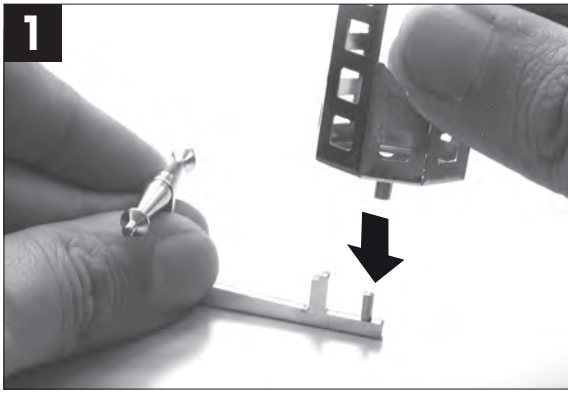

ErgoClip Basket Micro

for Micro-Analytical Balances XP, XPE, XPR

www.mt.com/lab-accessories

For more information

Mettler-Toledo GmbH
Im Langacher 44
8606 Greifensee, Switzerland
www.mt.com/contact

Subject to technical changes.
© Mettler-Toledo GmbH 08/2018
11780852B en