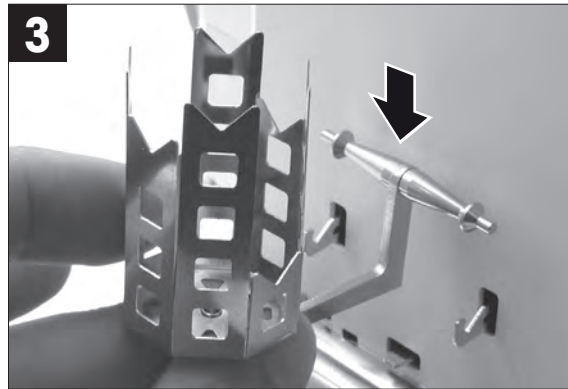

ErgoClip Basket Micro

for Micro-Analytical Balances XP, XPE, XPR

www.mt.com/lab-accessories

For more information

Mettler-Toledo GmbH
Im Langacher 44
8606 Greifensee, Switzerland
www.mt.com/contact

Subject to technical changes.
© Mettler-Toledo GmbH 08/2018
11780852B en