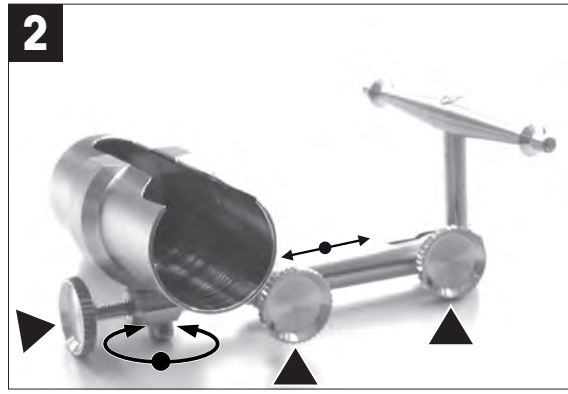

ErgoClip Tube Micro

for Micro-Analytical Balances XP, XPE, XPR

www.mt.com/lab-accessories

For more information

Mettler-Toledo GmbH
 Im Langacher 44
 8606 Greifensee, Switzerland
www.mt.com/contact

Subject to technical changes.
 © Mettler-Toledo GmbH 08/2018
 30079865C en