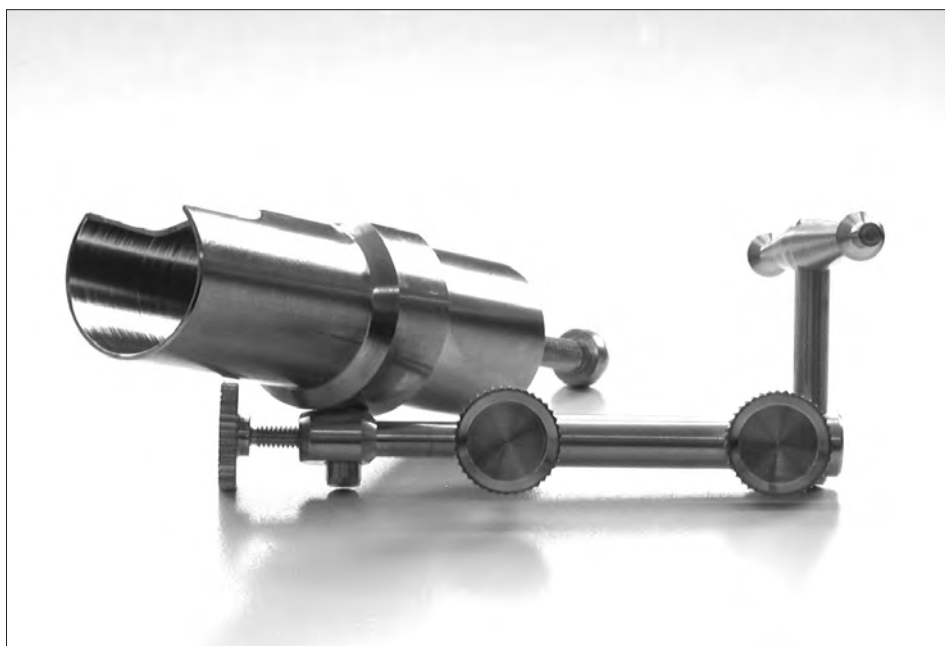

ErgoClip Tube Micro

for Micro-Analytical Balances XP, XPE, XPR

www.mt.com/lab-accessories

For more information

Mettler-Toledo GmbH
 Im Langacher 44
 8606 Greifensee, Switzerland
www.mt.com/contact

Subject to technical changes.
 © Mettler-Toledo GmbH 08/2018
 30079865C en