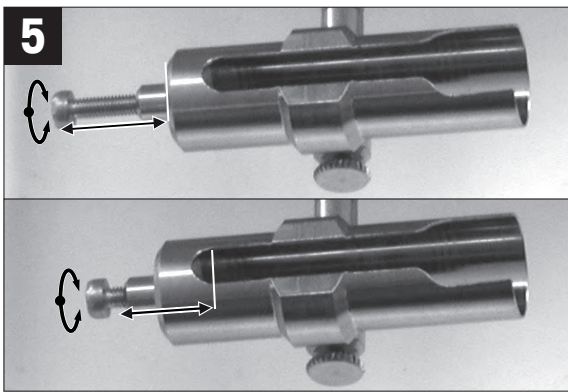

ErgoClip Tube Micro

for Micro-Analytical Balances XP, XPE, XPR

www.mt.com/lab-accessories

For more information

Mettler-Toledo GmbH
 Im Langacher 44
 8606 Greifensee, Switzerland
www.mt.com/contact

Subject to technical changes.
 © Mettler-Toledo GmbH 08/2018
 30079865C en