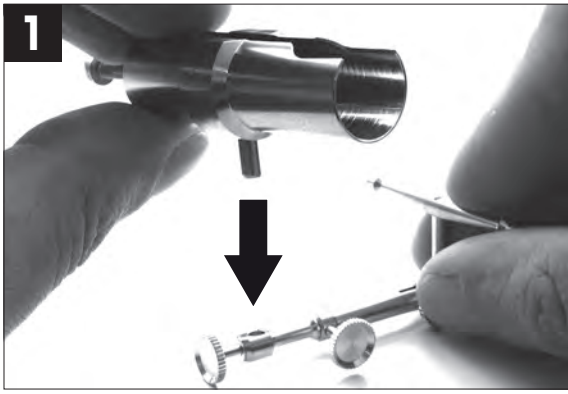

ErgoClip Tube Micro

for Micro-Analytical Balances XP, XPE, XPR

www.mt.com/lab-accessories

For more information

Mettler-Toledo GmbH
 Im Langacher 44
 8606 Greifensee, Switzerland
www.mt.com/contact

Subject to technical changes.
 © Mettler-Toledo GmbH 08/2018
 30079865C en