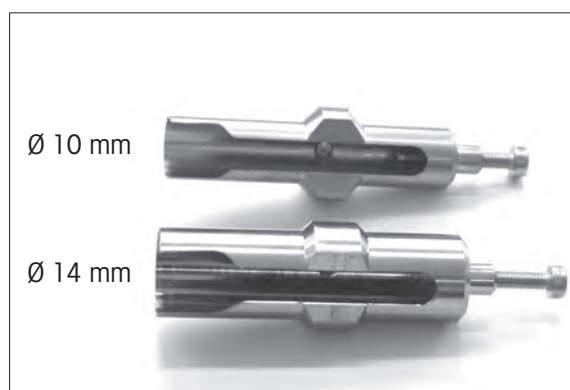

ErgoClip Tube Micro

for Micro-Analytical Balances XP, XPE, XPR

www.mt.com/lab-accessories

For more information

Mettler-Toledo GmbH
 Im Langacher 44
 8606 Greifensee, Switzerland
www.mt.com/contact

Subject to technical changes.
 © Mettler-Toledo GmbH 08/2018
 30079865C en