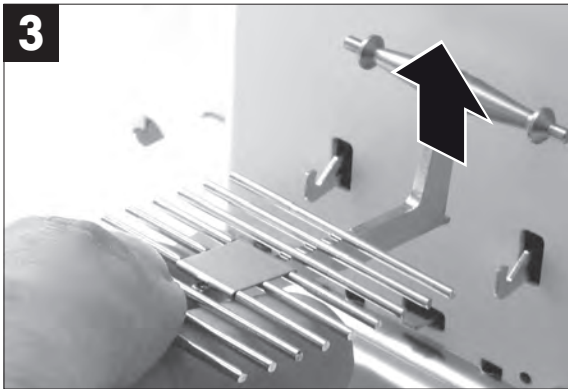

ErgoClip Tube Micro

for Micro-Analytical Balances XP, XPE, XPR

www.mt.com/lab-accessories

For more information

Mettler-Toledo GmbH
 Im Langacher 44
 8606 Greifensee, Switzerland
www.mt.com/contact

Subject to technical changes.
 © Mettler-Toledo GmbH 08/2018
 30079865C en