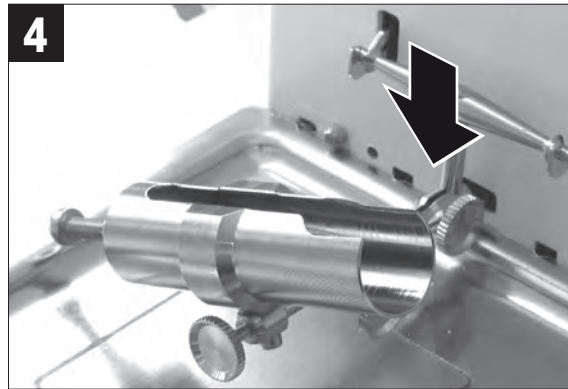

ErgoClip Tube Micro

for Micro-Analytical Balances XP, XPE, XPR

www.mt.com/lab-accessories

For more information

Mettler-Toledo GmbH
 Im Langacher 44
 8606 Greifensee, Switzerland
www.mt.com/contact

Subject to technical changes.
 © Mettler-Toledo GmbH 08/2018
 30079865C en