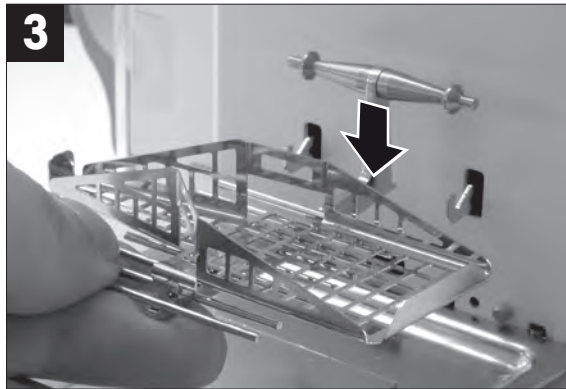

ErgoClip SmartPrep Micro

for Micro-Analytical Balances XP, XPE, XPR

METTLER TOLEDO

www.mt.com/lab-accessories

For more information

Mettler-Toledo GmbH
 Im Langacher 44
 8606 Greifensee, Switzerland
www.mt.com/contact