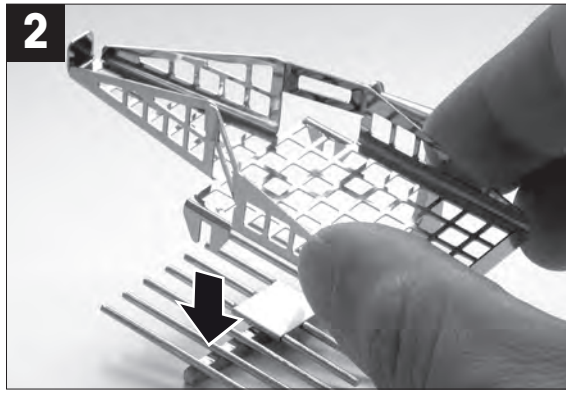

ErgoClip SmartPrep Micro

for Micro-Analytical Balances XP, XPE, XPR

METTLER TOLEDO

www.mt.com/lab-accessories

For more information

Mettler-Toledo GmbH
 Im Langacher 44
 8606 Greifensee, Switzerland
www.mt.com/contact