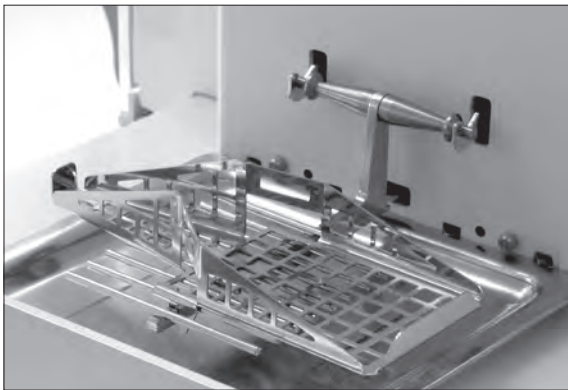

ErgoClip SmartPrep Micro

for Micro-Analytical Balances XP, XPE, XPR

METTLER TOLEDO

www.mt.com/lab-accessories

For more information

Mettler-Toledo GmbH
 Im Langacher 44
 8606 Greifensee, Switzerland
www.mt.com/contact