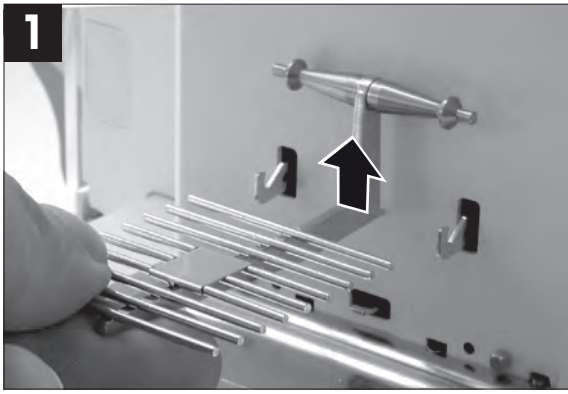

ErgoClip SmartPrep Micro

for Micro-Analytical Balances XP, XPE, XPR

METTLER TOLEDO

www.mt.com/lab-accessories

For more information

Mettler-Toledo GmbH
 Im Langacher 44
 8606 Greifensee, Switzerland
www.mt.com/contact