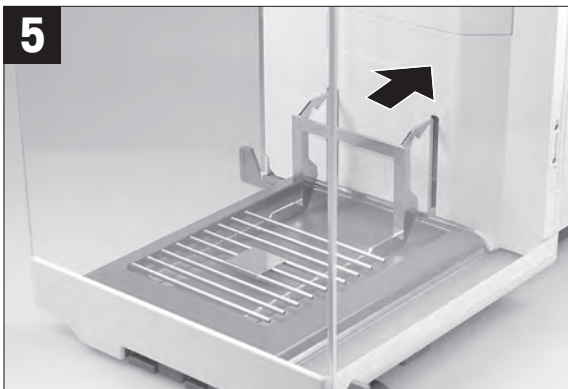

Grey Drip Tray

for Analytical Balances XPR, XSR

www.mt.com/lab-accessories

For more information

Mettler-Toledo GmbH
Im Langacher 44
8606 Greifensee, Switzerland
www.mt.com/contact

Subject to technical changes.
© Mettler-Toledo GmbH 08/2018
30419885A en