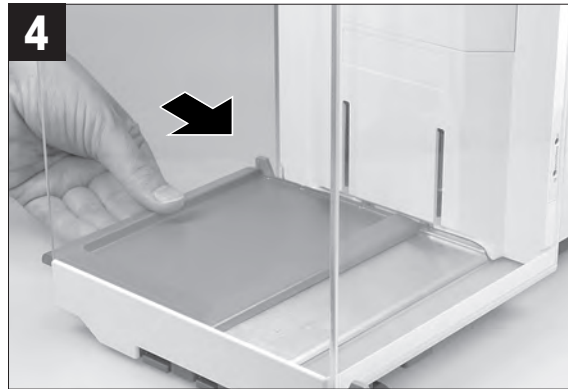

Grey Drip Tray

for Analytical Balances XPR, XSR

www.mt.com/lab-accessories

For more information

Mettler-Toledo GmbH
Im Langacher 44
8606 Greifensee, Switzerland
www.mt.com/contact

Subject to technical changes.
© Mettler-Toledo GmbH 08/2018
30419885A en