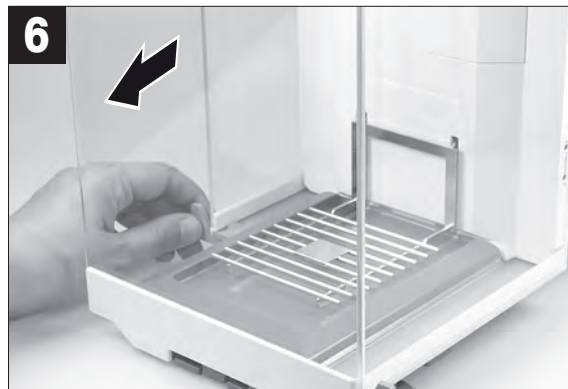

Grey Drip Tray

for Analytical Balances XPR, XSR

www.mt.com/lab-accessories

For more information

Mettler-Toledo GmbH
Im Langacher 44
8606 Greifensee, Switzerland
www.mt.com/contact

Subject to technical changes.
© Mettler-Toledo GmbH 08/2018
30419885A en